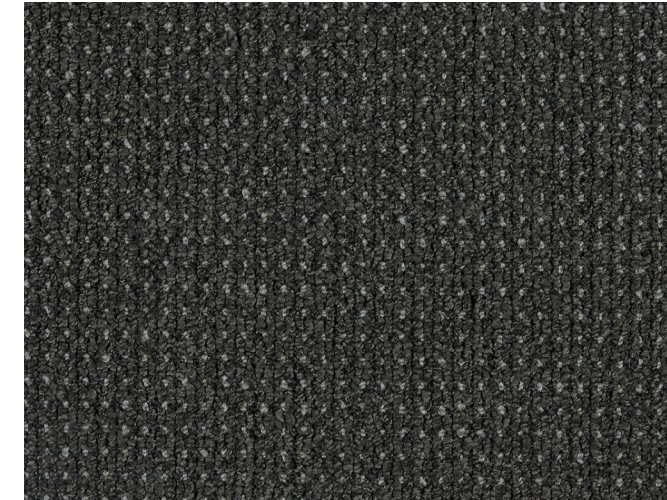

The Texture Collection: Living Matter - Co-Exist.

The Texture Collection: Living Matter - Co-Exist | Seamless Speckle

Extended Specifications

Use Classification	Heavy Residential
Construction	Textured Hi Low Loop Pile
Product Description	Heavy Residential PP Tufted Loop Pile Broadloom
Yarn Type	Stainproof Miracle Fibre (Polypropylene)
Standard Width	4m
Total Thickness	±8mm
VOC Tested	Pass

Balanced Being

Blend Easy

Duality

One Accord

Product Information

Hard-wearing and practical, Belgotex's textured loop pile carpet allows for different décor trends, mismatched furniture and items you've curated over time to live together in harmony.

Peace Together

Seamless Speckle

Ultra Harmony

BILL OF QUANTITIES:

- Belgotex CO-EXIST 4m broadloom is manufactured from Stainproof Miracle Fibre (Polypropylene).
- This product is to be laid in accordance with the SANS 10186 fitting code of practice.
- Belgotex recommends the use of carpet protector mats where castor wheels are used.