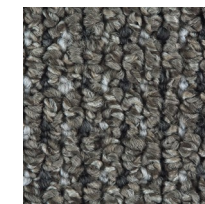

The Texture Collection: Living Matter - Co-Exist.

The Texture Collection: Living Matter - Co-Exist | Seamless Speckle

Extended Specifications

Use Classification	Heavy Residential
Construction	Textured Hi Low Loop Pile
Product Description	Heavy Residential PP Tufted Loop Pile Broadloom
Yarn Type	Stainproof Miracle Fibre (Polypropylene)
Standard Width	4m
Total Thickness	±8mm
VOC Tested	Pass

Balanced Being

Blend Easy

Duality

One Accord

Product Information

Hard-wearing and practical, Belgotex's textured loop pile carpet allows for different décor trends, mismatched furniture and items you've curated over time to live together in harmony.

Peace Together

Seamless Speckle

Ultra Harmony

BILL OF QUANTITIES:

- Belgotex CO-EXIST 4m broadloom is manufactured from Stainproof Miracle Fibre (Polypropylene).
- This product is to be laid in accordance with the SANS 10186 fitting code of practice.
- Belgotex recommends the use of carpet protector mats where castor wheels are used.