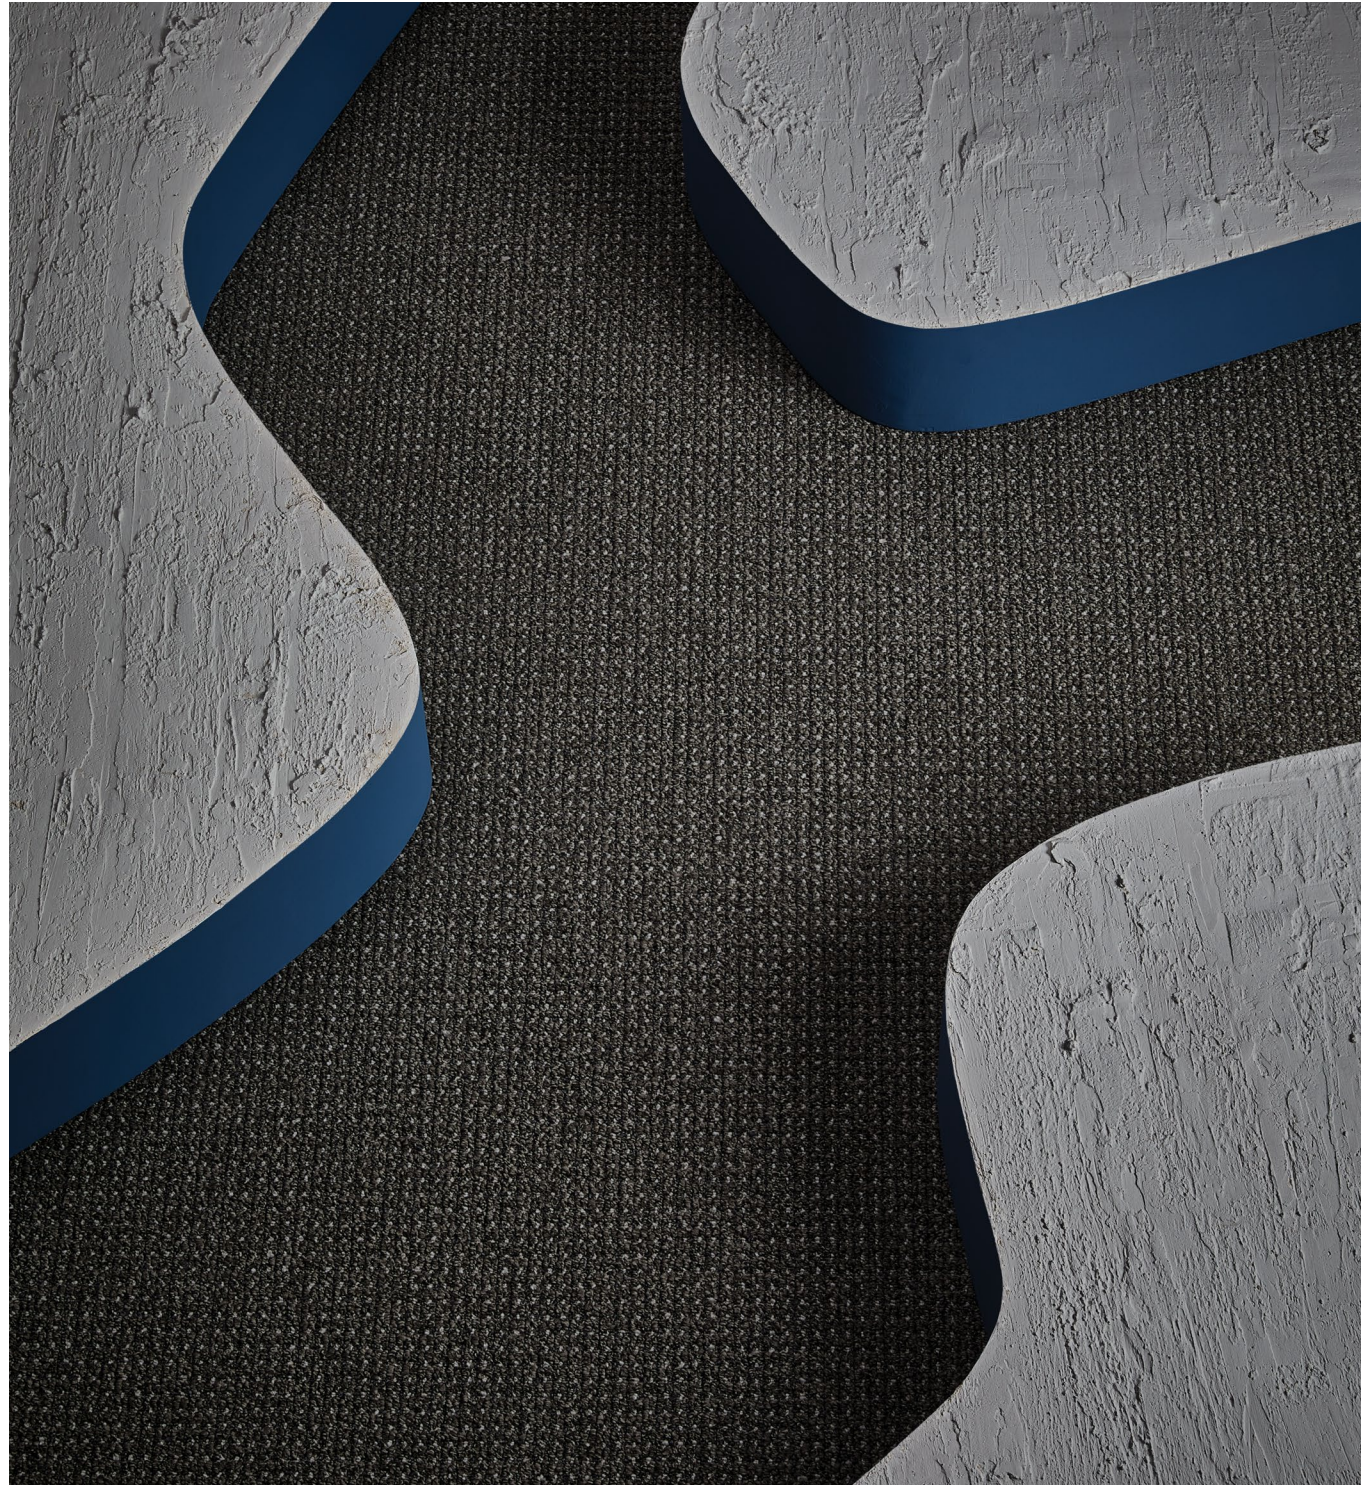

The Texture Collection: Living Matter - Co-Exist.

The Texture Collection: Living Matter - Co-Exist | Seamless Speckle

Extended Specifications

Use Classification	Heavy Residential
Construction	Textured Hi Low Loop Pile
Product Description	Heavy Residential PP Tufted Loop Pile Broadloom
Yarn Type	Stainproof Miracle Fibre (Polypropylene)
Standard Width	4m
Total Thickness	±8mm
VOC Tested	Pass

Balanced Being

Blend Easy

Duality

One Accord

Product Information

Hard-wearing and practical, Belgotex's textured loop pile carpet allows for different décor trends, mismatched furniture and items you've curated over time to live together in harmony.

Peace Together

Seamless Speckle

Ultra Harmony

BILL OF QUANTITIES:

- Belgotex CO-EXIST 4m broadloom is manufactured from Stainproof Miracle Fibre (Polypropylene).
- This product is to be laid in accordance with the SANS 10186 fitting code of practice.
- Belgotex recommends the use of carpet protector mats where castor wheels are used.