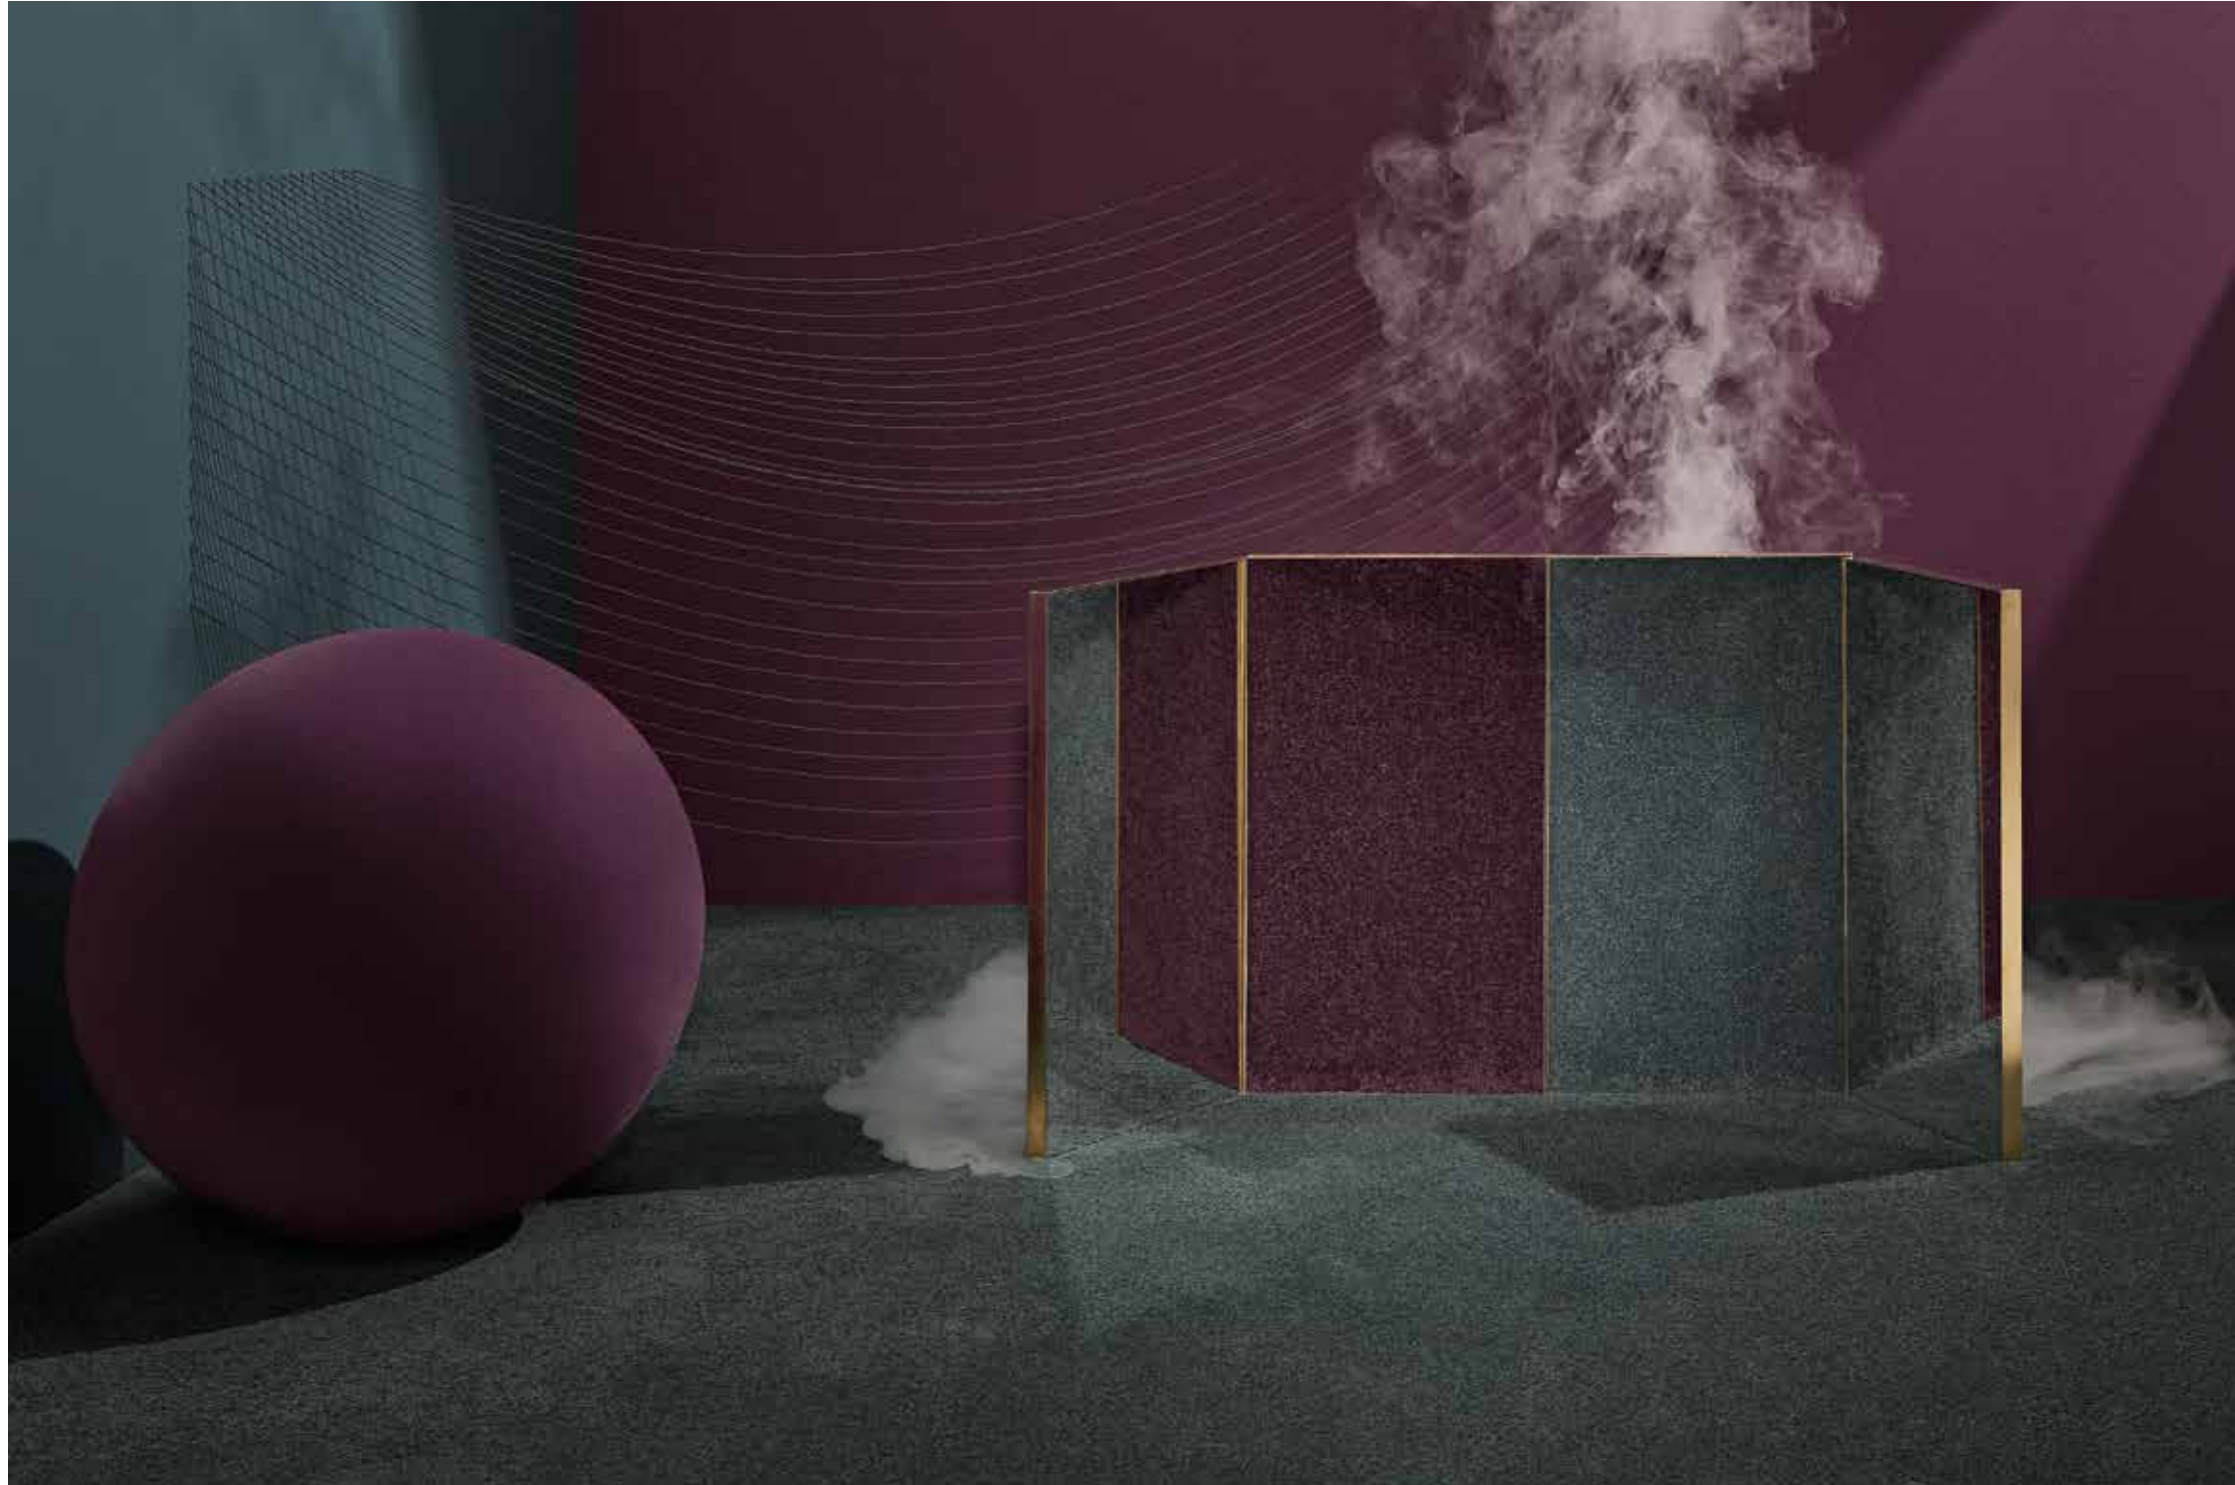

# Softology.

Softology™ offers a refined palette of luxurious colour, inspired by the tactile beauty of nature.

## Extended Specifications

Construction	Cut Pile
Product Description	Heavy Residential, SDN, Tufted Soft Cut Pile, Broadloom
Yarn Type	Stainproof SDN (Solution Dyed Nylon)
Use Classification	Heavy Residential
Total Thickness S101	± 8 mm
Total Thickness S201	± 11 mm
Total Thickness S301	± 13 mm
Standard Width	4m
VOC Tested	Pass (GBCSA Criteria)